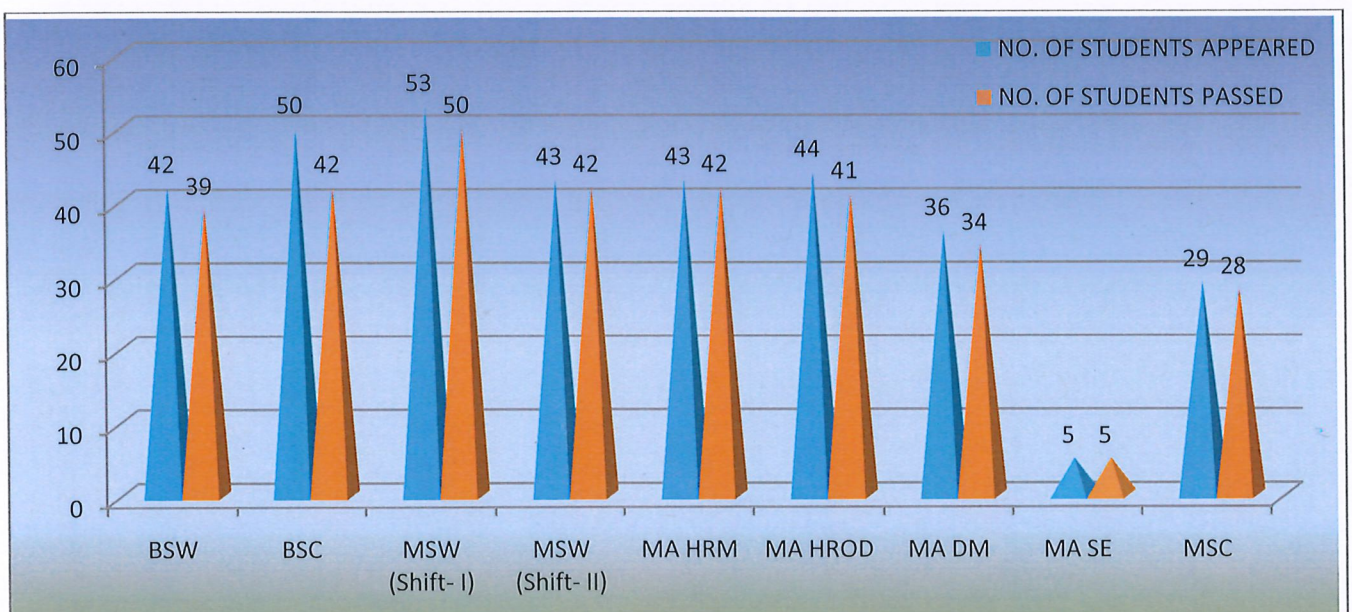

BSC- 2015 batch	3	1
Total	23	13

No. of students graduated from ESE April 2019 & July 2019 (Regular batches)

S. NO.	PROGRAMMES	NO. OF STUDENTS APPEARED	NO. OF STUDENTS PASSED
1	BSW	42	39
2	BSC	50	42
3	MSW (Shift- I)	53	50
4	MSW (Shift- II)	43	42
5	MA HRM	43	42
6	MA HROD	44	41
7	MA DM	36	34
8	MA SE	5	5
9	MSC	29	28
	Total	345	323