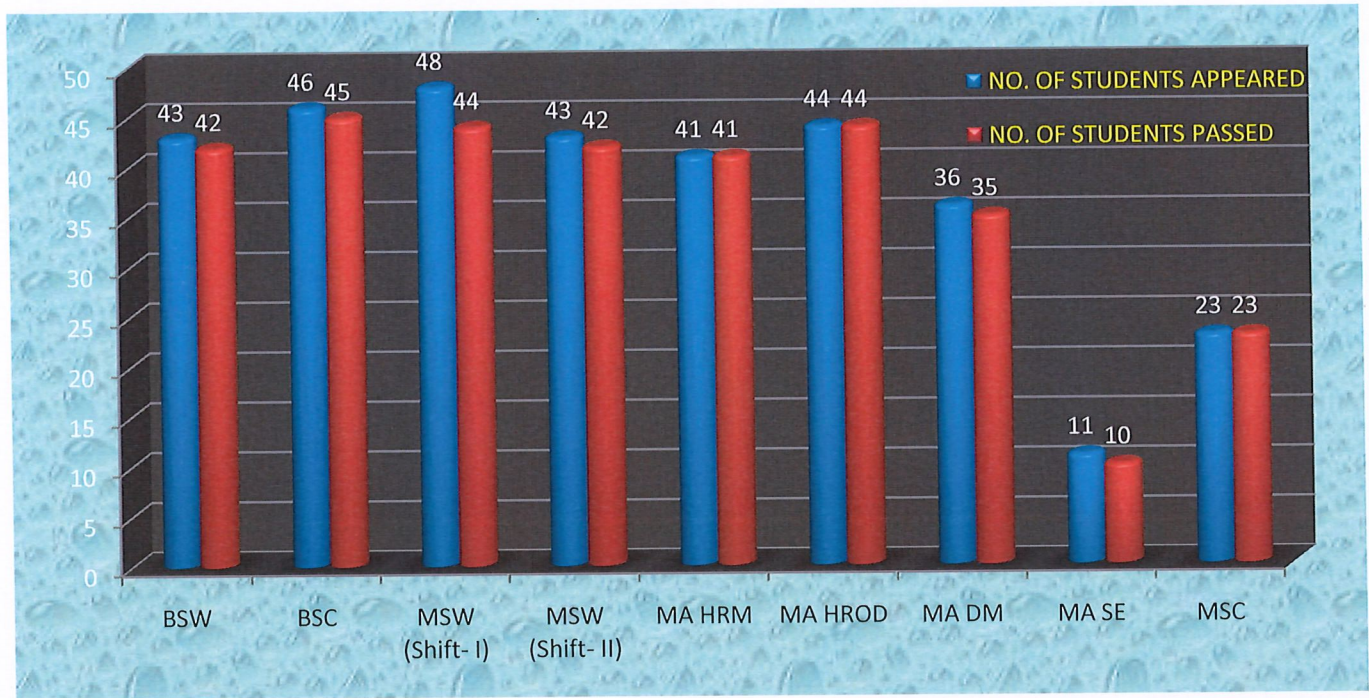

Total

7

5

No. of students graduated from ESE April 2021 (Arrear batches)

S. NO.	PROGRAMMES	NO. OF STUDENTS APPEARED	NO. OF STUDENTS PASSED
1	MA (HRM)- 2016 batch	1	1
2	MA (HR & OD) -2015 batch	1	1
3	MA (DM) - 2018 batch	1	1
4	MA (DM) – 2013 batch	1	1
5	MSC (CP) – 2018 batch	1	1
6	BSW- 2017 batch	1	1
7	BSC – 2017 batch	1	1
8	BSC – 2013 batch	1	1
	Total	8	8

*****