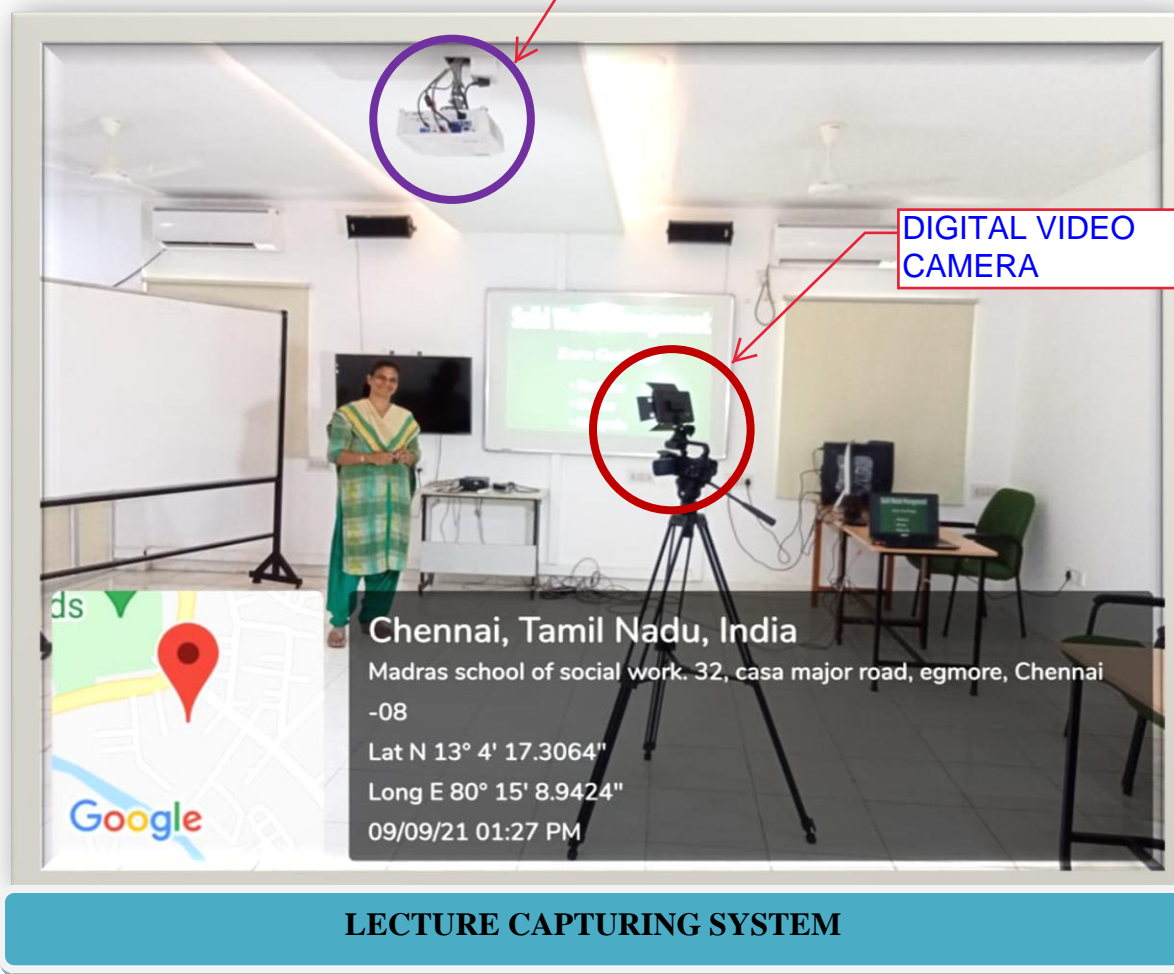

MADRAS SCHOOL OF SOCIAL WORK

(An autonomous institution affiliated to the University of Madras)

32, Casa Major Road, Egmore, Chennai – 600 008

College Off: 2819 4566/5126 Website: www.mssw.in

PROJECTOR

DIGITAL VIDEO
CAMERA

Chennai, Tamil Nadu, India

Madras school of social work. 32, casa major road, egmore, Chennai
-08

Lat N 13° 4' 17.3064"

Long E 80° 15' 8.9424"

09/09/21 01:27 PM

LECTURE CAPTURING SYSTEM