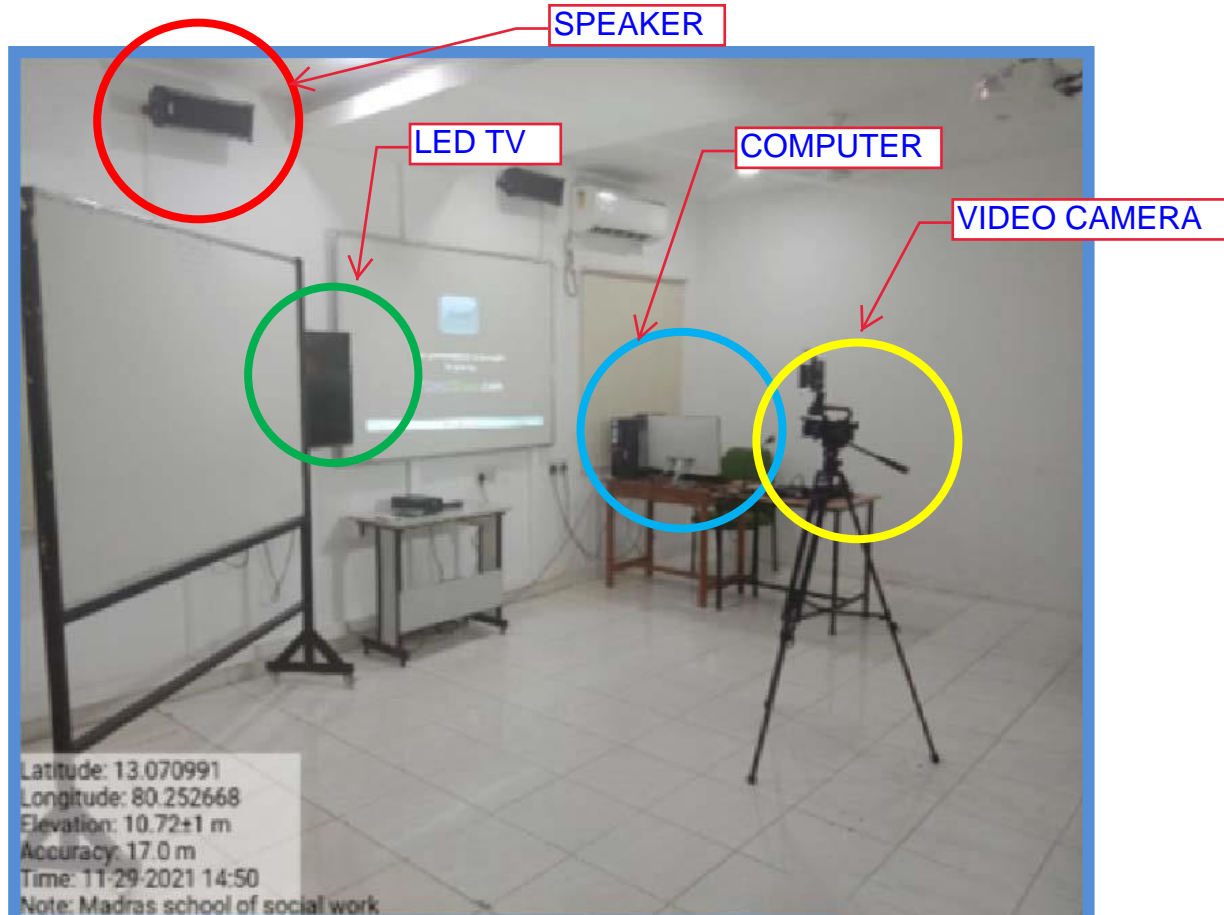

MADRAS SCHOOL OF SOCIAL WORK

(An autonomous institution affiliated to the University of Madras)

32, Casa Major Road, Egmore, Chennai – 600 008

College Off: 2819 4566/5126 Website: www.mssw.in

MEDIA CENTRE