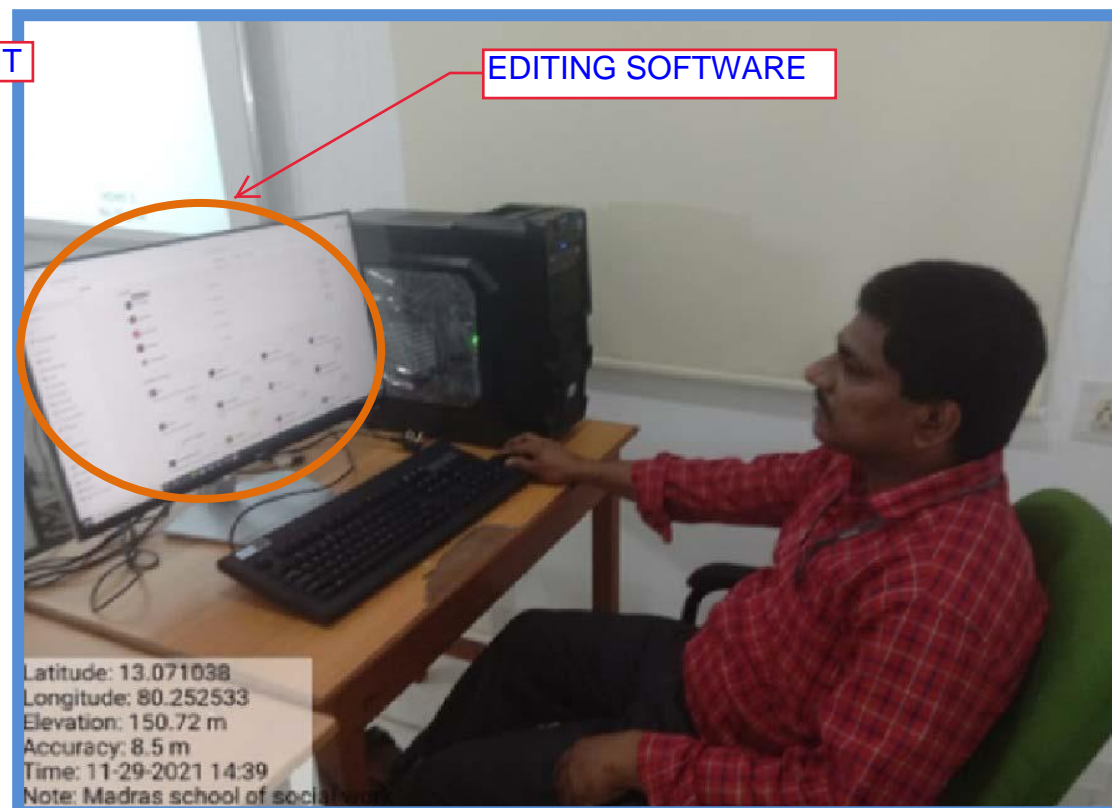

MADRAS SCHOOL OF SOCIAL WORK

(An autonomous institution affiliated to the University of Madras)

32, Casa Major Road, Egmore, Chennai – 600 008

College Off: 2819 4566/5126 Website: www.mssw.in

MIXING, EDITING EQUIPMENT AND SOFTWARE